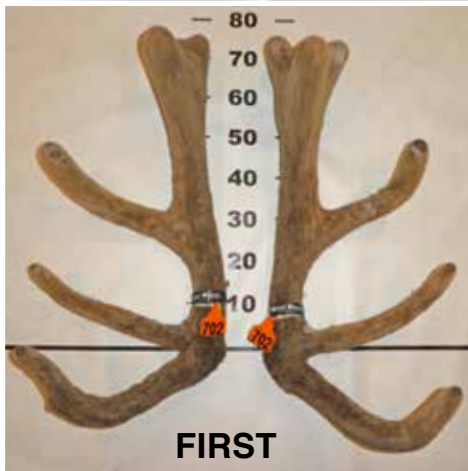

FOUR YEAR ELK/WAPITI SECTION

Elk Wapiti Society
NZ Trophy