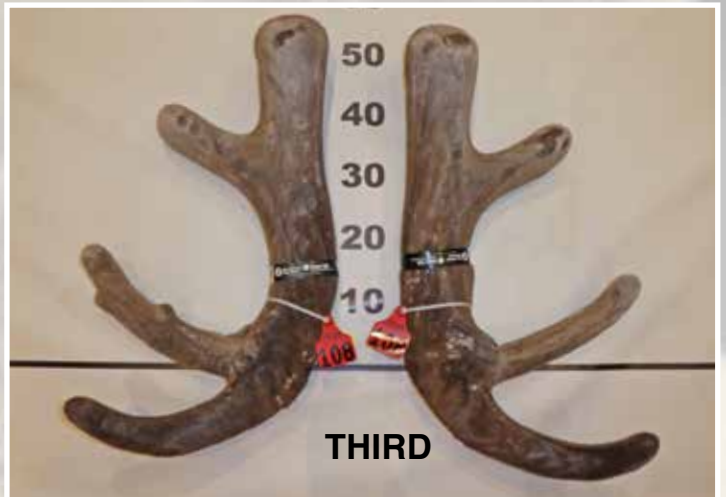

OPEN RED VELVET SECTION

Rural Livestock Limited

	No	Points	Wgt (kg)	Stag Name	Age	Sire	Competitor	Address
1st	109	16.00	16.24	BR255	8		FJ Ramsey Investments	Rotorua
2nd	106	18.59	15.74	Allta	8	Joseph	Edendale Farming Limited	Ashburton
3rd	108	32.64	12.44	333	7	Totara Spiker	Cruse Deer	Tuatapere
4th	110	33.06	16.02	Shadow	6	Trev	Dalmore Deer	Otautau
5th	105	42.79	14.10	O216	8	Altrive 194-09	GW Webb	Motueka
6th	107	48.39	12.40	Y464	7		Longbrook	Napier
7th	104	50.05	12.36	Gentry	7	Foggy	Ardleigh Farm	Geraldine
8th	103	54.42	11.18	Brinks	6	Foggy	Lillburn Deer Limited	Tuatapere
9th	102	54.84	10.90	Finn	6	299	B.A.D. Partnership	Riverton
10th	101	65.44	11.62	Preston	10	Duke	Cook Deer	Ryal Bush