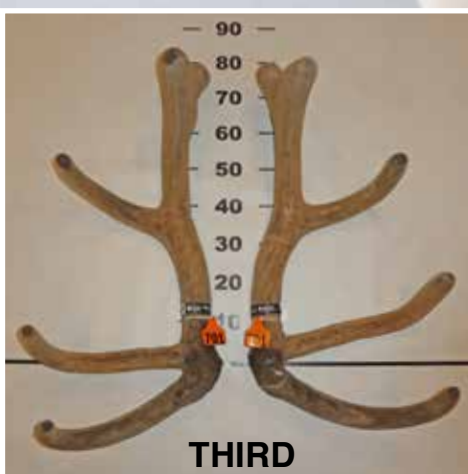

FOUR YEAR ELK/WAPITI SECTION

Elk Wapiti Society
NZ Trophy