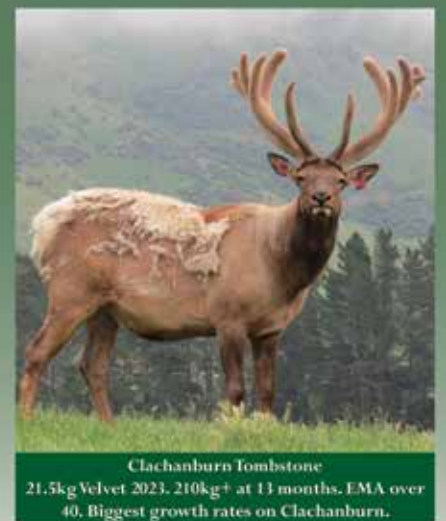

FOUR YEAR ELK/WAPITI SECTION

Elk Wapiti Society
NZ Trophy