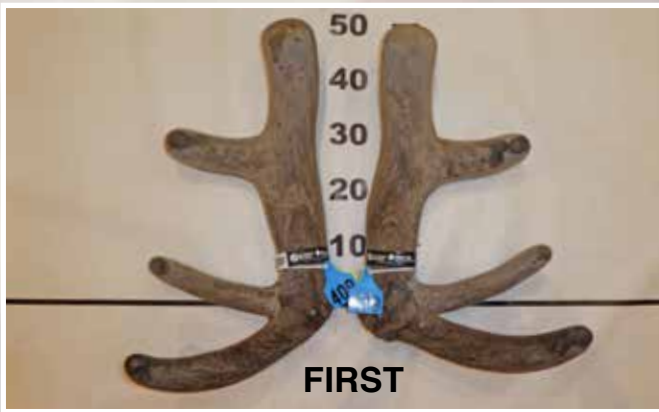

FOUR YEAR RED SECTION

Trish & John Fogarty
Deer and Livestock Cup

	No	Points	Wgt (kg)	Stag Name	Age	Sire	Competitor	Address
1st	409	23.58	9.68	101	4	Altrive 168	Dalmore Deer	Otautau
2nd	405	24.99	10.46	20-734	4	Rangi	Raincliff Morgan	Pleasant Point
3rd	404	31.55	10.60	Elliot	4	Lazarus	Ardleigh Farm	Geraldine
4th	403	31.77	11.40	Laurie	4	Jake	Arawata Deer Farm	Pine Bush
5th	410	32.71	10.44	20-68	4	12-21	Nelson Farming	Winton
6th	408	36.47	11.04	180	4	82	Cruse Deer	Tuatapere
7th	411	37.32	12.38	20568	4	16556	Ardleigh Farm	Geraldine
8th	406	39.69	10.28	BL424	4		Longbrook	Napier
9th	401	40.31	10.24	20-391	4	17-162	Merrivale Deer	Otautau
10th	402	51.35	9.16	20.10	4	Woodlaw	Lillburn Deer Limited	Tuatapere

JOHN FOGARTY

Velvet Broker and Exporter

Providing professional service and experience
to new and established deer farmers

For Personal Service call John anytime on . . .

Mobile 0274 345 130

A/H Phone: 03 443 6628

Email: deervelvet@wanaka.net.nz