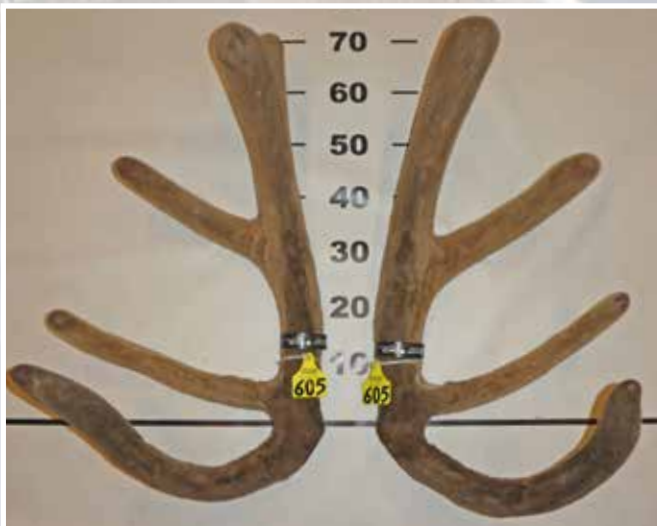

THREE YEAR ELK/WAPITI SECTION

Southland Branch NZDFA Cup

Sponsored
by FMG

FMG
Advice & Insurance

SECOND

	No	Points	Wgt (kg)	Stag Name	Age	Sire	Competitor	Address
1st	602	17.67	13.88	Orange 16	3	Prophecy	Littlebourne Farm Ltd	Winton
2nd	605	29.63	11.66	Orange 21	3	Prophecy	Littlebourne Farm Ltd	Winton
3rd	603	34.74	11.18	Plenty	3	Prophecy	Tikana	Winton
4th	604	37.15	10.28	Isaiah	3	Prophecy	Tikana	Winton
5th	601	45.29	10.58	Derecho	3	Roosevelt	Front Row Wapiti	Balfour
6th	606	46.36	10.50	WW390	3	Isobar	Edendale Farming Ltd	Ashburton

The Southland Branch of the New Zealand Deer Farmers' Association thanks our major sponsor, **PGG WRIGHTSON**

PGG Wrightson