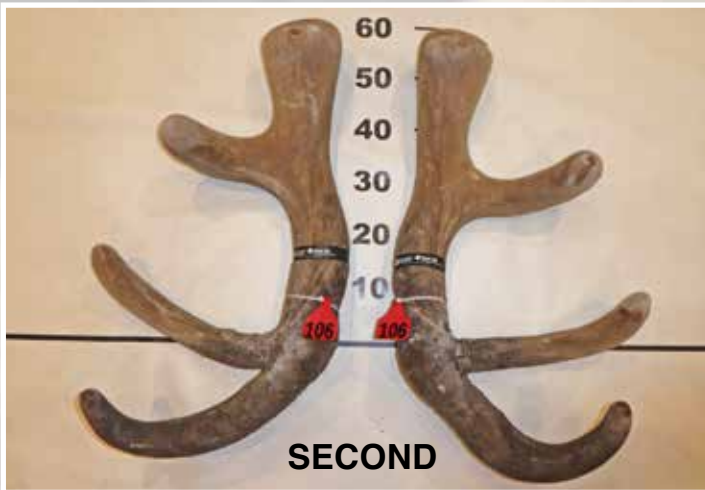

OPEN RED VELVET SECTION

Rural Livestock Limited

	No	Points	Wgt (kg)	Stag Name	Age	Sire	Competitor	Address
1st	109	16.00	16.24	BR255	8		FJ Ramsey Investments	Rotorua
2nd	106	18.59	15.74	Allta	8	Joseph	Edendale Farming Limited	Ashburton
3rd	108	32.64	12.44	333	7	Totara Spiker	Cruse Deer	Tuatapere
4th	110	33.06	16.02	Shadow	6	Trev	Dalmore Deer	Otautau
5th	105	42.79	14.10	O216	8	Altrive 194-09	GW Webb	Motueka
6th	107	48.39	12.40	Y464	7		Longbrook	Napier
7th	104	50.05	12.36	Gentry	7	Foggy	Ardleigh Farm	Geraldine
8th	103	54.42	11.18	Brinks	6	Foggy	Lillburn Deer Limited	Tuatapere
9th	102	54.84	10.90	Finn	6	299	B.A.D. Partnership	Riverton
10th	101	65.44	11.62	Preston	10	Duke	Cook Deer	Ryal Bush